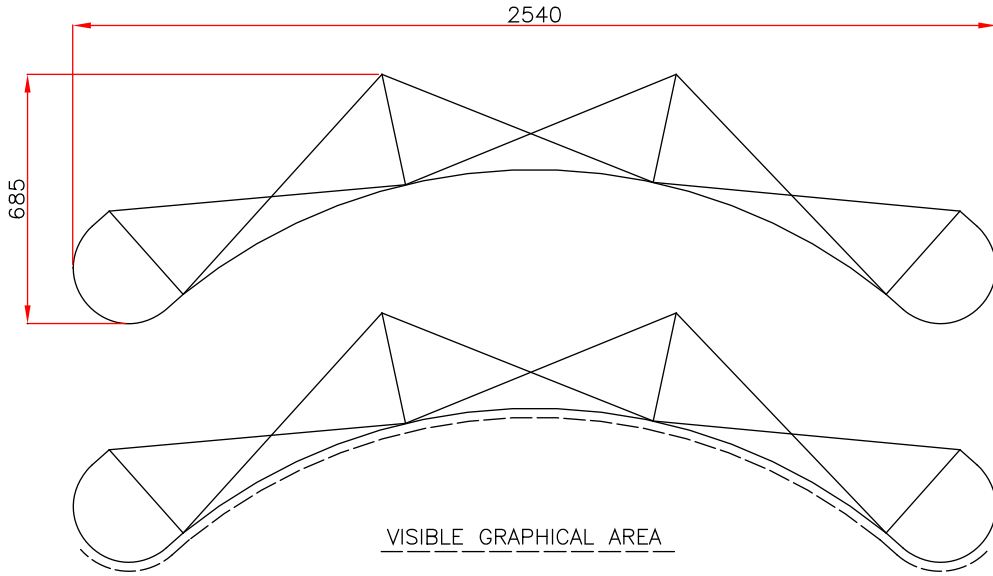

01733 394941

enquiries@rapind.com

www.rapind.com

3x3 CURVED SINGLE SIDED POP-UP Artwork Dimensions

OVERALL PRINTING AREA

www.rapind.com