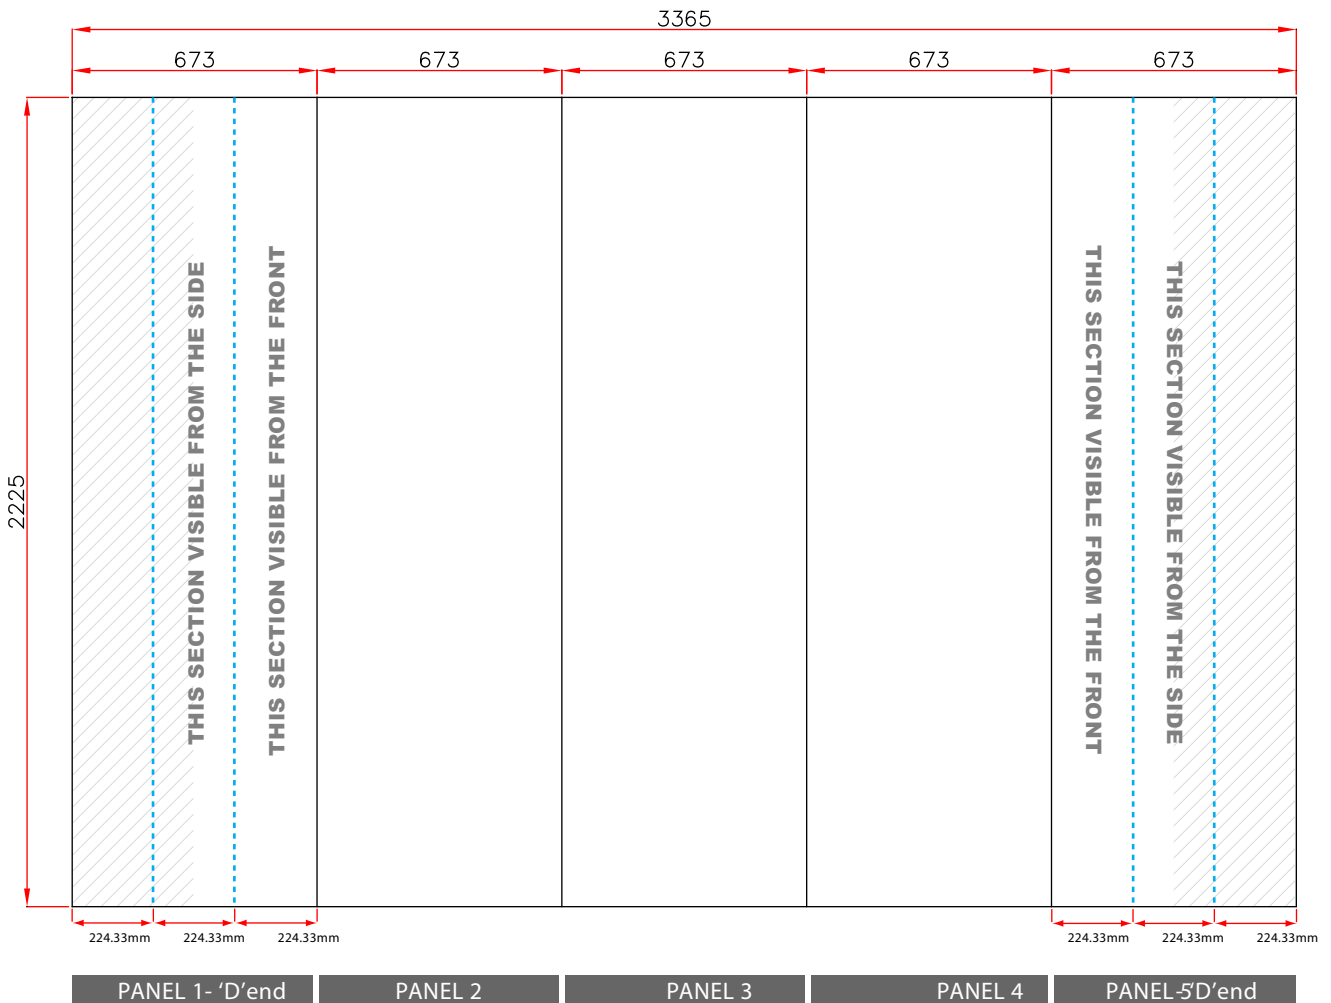

01733 394941

enquiries@rapind.com

www.rapind.com

3x3 CURVED SINGLE SIDED POP-UP Artwork Dimensions

OVERALL PRINTING AREA

www.rapind.com