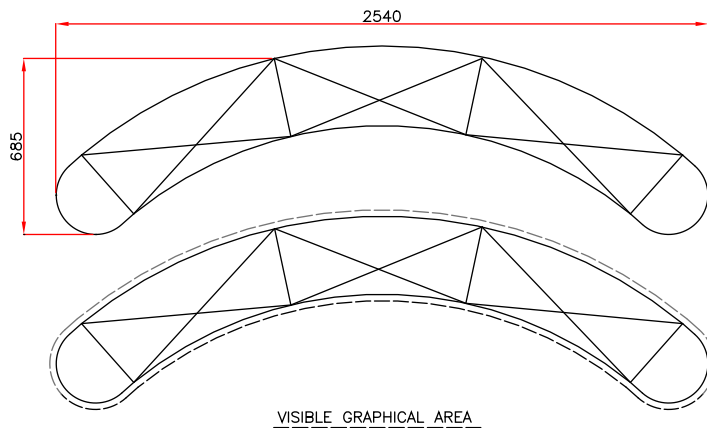

### 3x3 CURVED DOUBLE SIDED POP-UP Artwork Dimensions

OVERALL PRINTING AREA