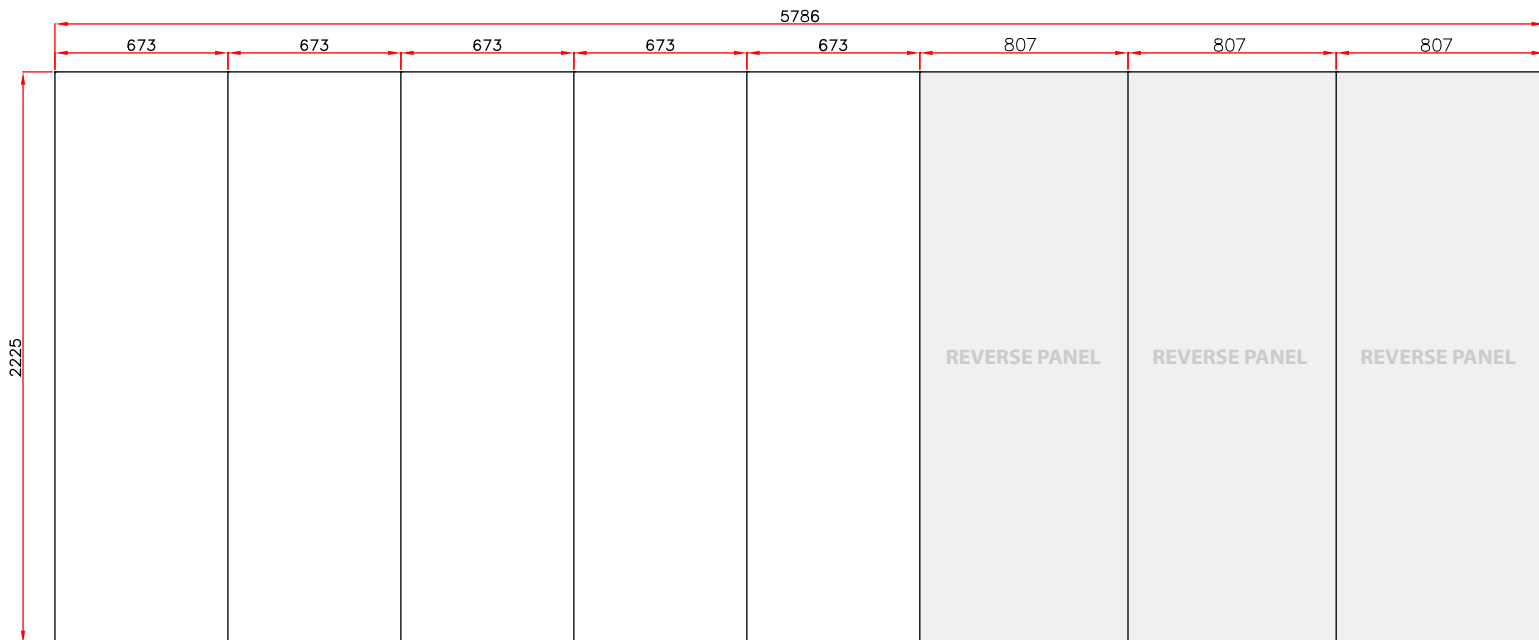

### 3x3 CURVED DOUBLE SIDED POP-UP Artwork Dimensions

OVERALL PRINTING AREA